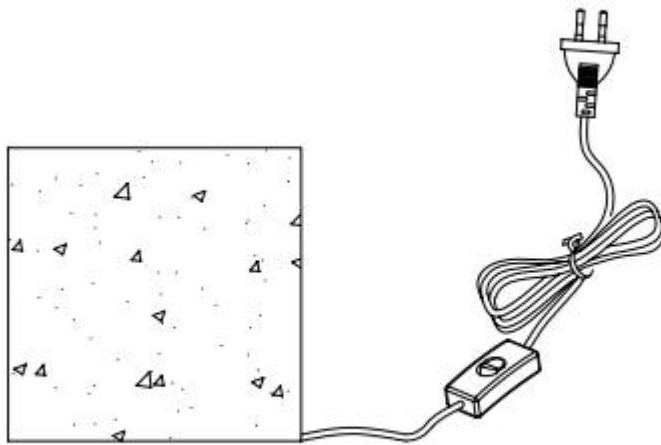

Assembly Instruction

MONTERINGSANVISNING | MONTAGEANLEITUNGEN

ProductNumber:17065-001,17065-002

Description:Rilche - Table Lamp

@Venturehomese
@Venture.Design

Do not tighten screws until all screws
have been assembled !