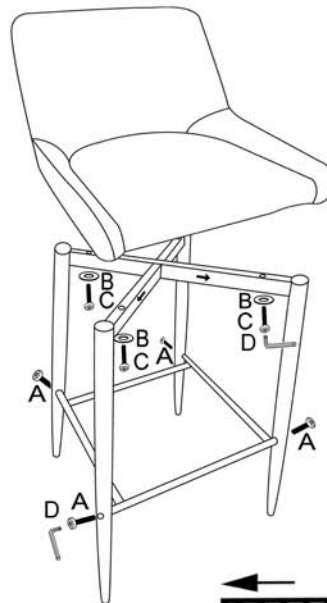

ASSEMBLY INSTRUCTION

MODEL: Plaza Barchair-Black(17704-888)

Hardware List

88888-1110 SP-Plaza Barchair-Screw Set

No.	DESCRIPTION		QTY.
A	JCBC M6 x 45mm		4PCS
B	Flat Washer		4PCS
C	JCBC M6 x 50mm		4PCS
D	5# Allen Key		1PC

Part List

No.	DESCRIPTION	QTY.
1	SP-Plaza Barchair-Leg	1pc
2	SP-Plaza Barchair-Seat	1pc

1

COMPLETED ASSEMBLE