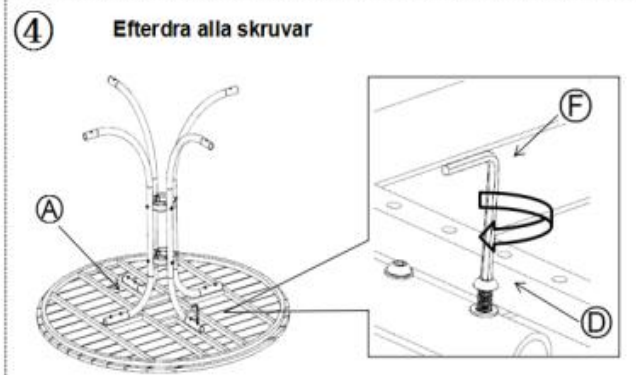

Assembly Instruction

Monteringsanvisning | Montageanleitungen

ProductNumber: 6090-408/9277-488/9277-490/9278-101
Description: Holmsund Dining Set

@Venturehomese
@Venture.Design

Do not tighten screws until all
screws have been assembled !

Venture
home

Monteringsanvisning

Dia103 Polywood Table

(A) 1pc	(B) 4pcs	(C) 2pcs	(D) 16pcs	(E) 16pcs	(F)		
			 M6X35				

@venturehomese
@venture.design

Do not tighten screws until all screws have been assembled!