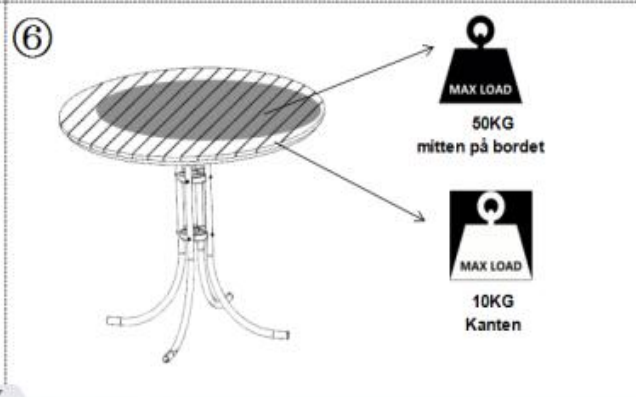

Assembly Instruction

Monteringsanvisning | Montageanleitungen

ProductNumber: 6090-408/9277-488/9277-490/9278-101
Description: Holmsund Dining Set

@Venturehomese
@Venture.Design

Do not tighten screws until all
screws have been assembled !

Venture
home

Monteringsanvisning

Dia103 Polywood Table

(A) 1pc	(B) 4pcs	(C) 2pcs	(D) 16pcs	(E) 16pcs	(F)		
			 M6X35				

@venturehomese
@venture.design

Do not tighten screws until all screws have been assembled!