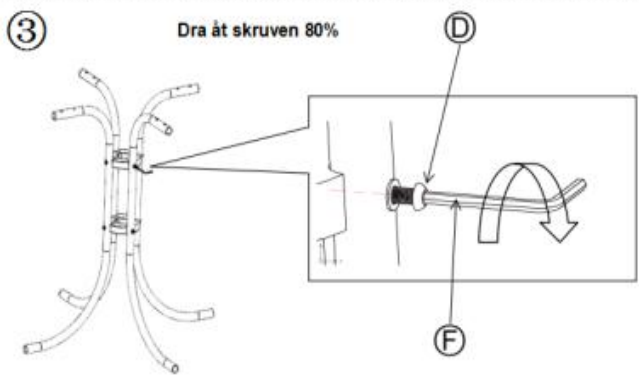

Assembly Instruction

Monteringsanvisning | Montageanleitungen

ProductNumber: 6090-408/9277-488/9277-490/9278-101
Description: Holmsund Dining Set

@Venturehomese
@Venture.Design

Do not tighten screws until all
screws have been assembled !

Venture
home

Monteringsanvisning

Dia103 Polywood Table

(A) 1pc	(B) 4pcs	(C) 2pcs	(D) 16pcs	(E) 16pcs	(F)		
			 M6X35				

@venturehomese
@venture.design

Do not tighten screws until all screws have been assembled!