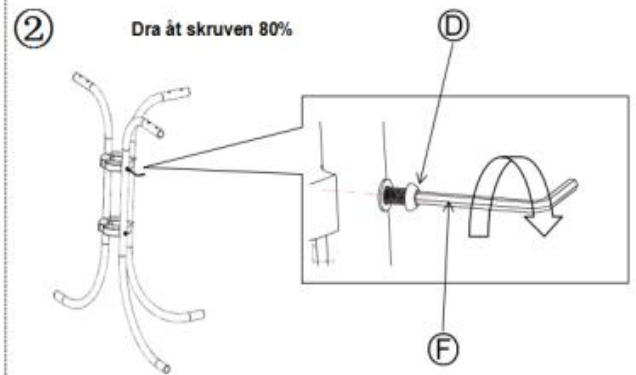

Venture
home

Monteringsanvisning

Dia103 Polywood Table

(A) 1pc	(B) 4pcs	(C) 2pcs	(D) 16pcs	(E) 16pcs	(F)		
			 M6X35				

@venturehomese
@venture.design

Do not tighten screws until all screws have been assembled!