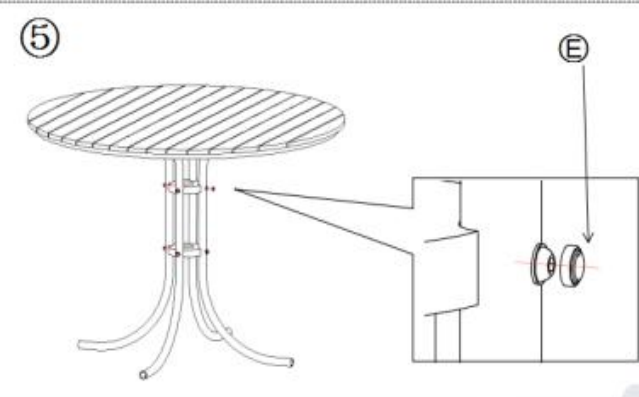

Assembly Instruction

Monteringsanvisning | Montageanleitungen

ProductNumber: 6090-408/9277-488/9277-490/9278-101
Description: Holmsund Dining Set

@Venturehomese
@Venture.Design

Do not tighten screws until all
screws have been assembled !

Venture
home

Monteringsanvisning

Dia103 Polywood Table

(A) 1pc	(B) 4pcs	(C) 2pcs	(D) 16pcs	(E) 16pcs	(F)		
			 M6X35				

@venturehomese
@venture.design

Do not tighten screws until all screws have been assembled!