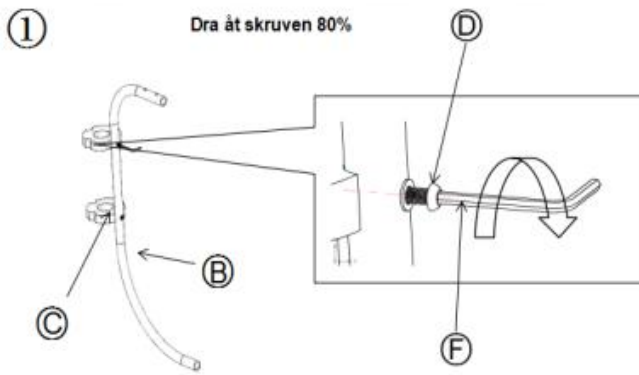

Venture
home

Monteringsanvisning

Dia103 Polywood Table

(A) 1pc	(B) 4pcs	(C) 2pcs	(D) 16pcs	(E) 16pcs	(F)		
			 M6X35				

@venturehomese
@venture.design

Do not tighten screws until all screws have been assembled!