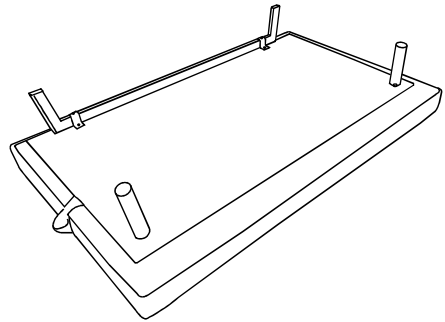

# ASSEMBLY INSTRUCTION

Bodil Sofabed: 15549-995, 15549-288, 15549-955, 15549-000

A*1 	B*1 	C*2 	D*2 	E*2 
F*2  m8*75mm	G*2  m8*25mm	H*4 	I*4 	J*1 

**OBS legs and hardware are packed inside of the sofa! Open the zipper on the bottom of the sofa for the parts.**