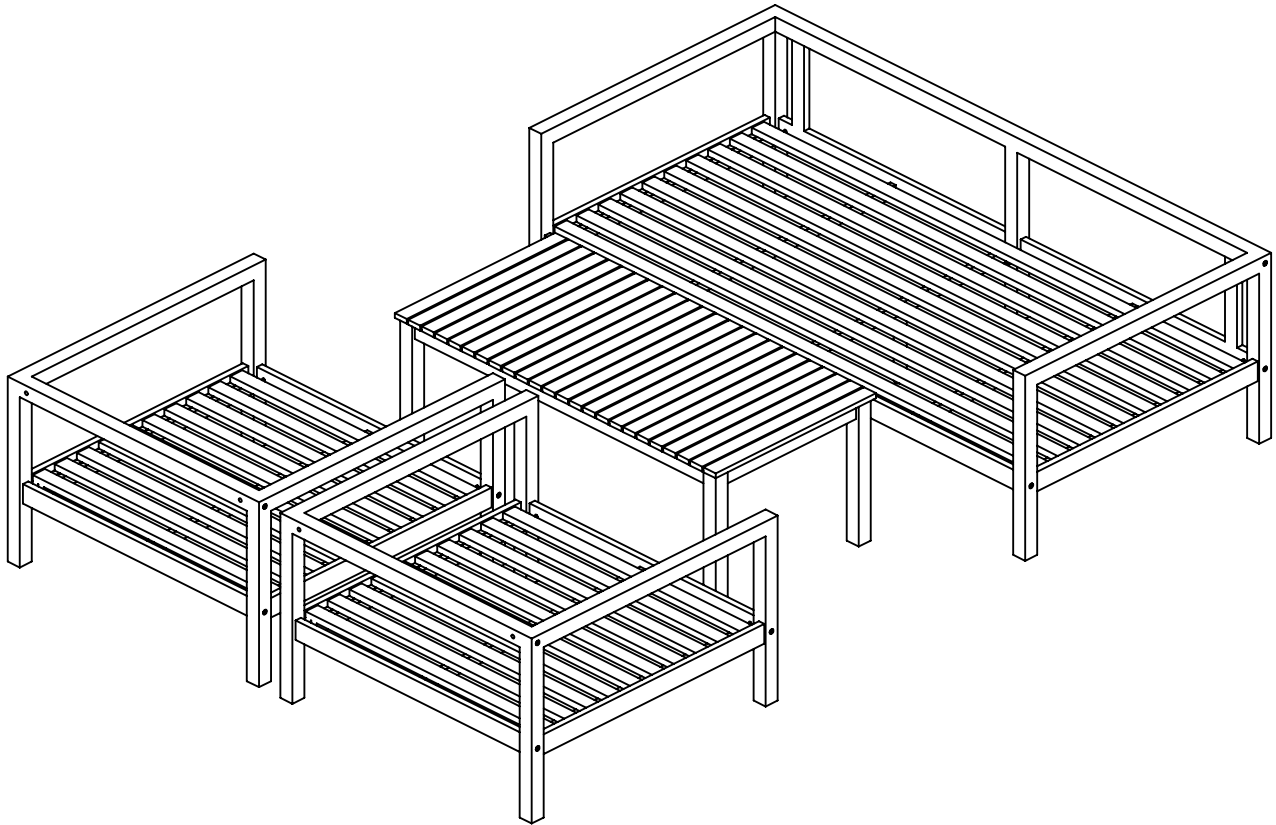

## HOME & INTERIOR

9595-075

Marion Double Sofa Bench - Grey Fabric /  
Acacia

Monteringsanvisning - Assemblyinstruction - Einbauzeichnung

No.		Qty.
1		2
2		1
3		1
4		1
5		1

No.		Qty.
NO	 M6 x 80	6
NO	 M6 x 13	6
NO	 M6 x 40	6
NO	 M4 x 60	1