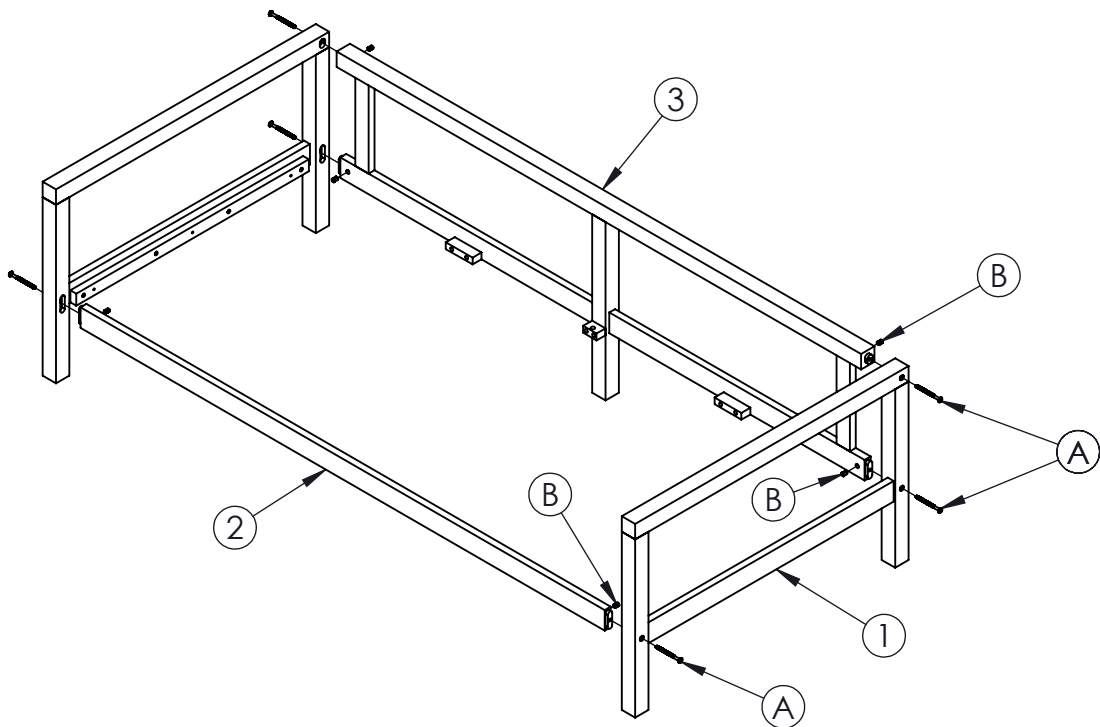

No.		Qty.
1		2
2		1
3		1
4		1
5		1

No.		Qty.
NO	 M6 x 80	6
NO	 M6 x 13	6
NO	 M6 x 40	6
NO	 M4 x 60	1

Step 1:

PLEASE KINDLY NOTE THAT AFTER ASSEMBLED , THEN TIGHTEN ALL THE SCREWS

OBSERVERA ATT EFTER MONTERING SÄTTAR DAN HELA SKRUVEN

BITTE BEACHTEN SIE, DASS NACH DEM ZUSAMMENBAU DIE SCHRAUBE ANZIEHEN