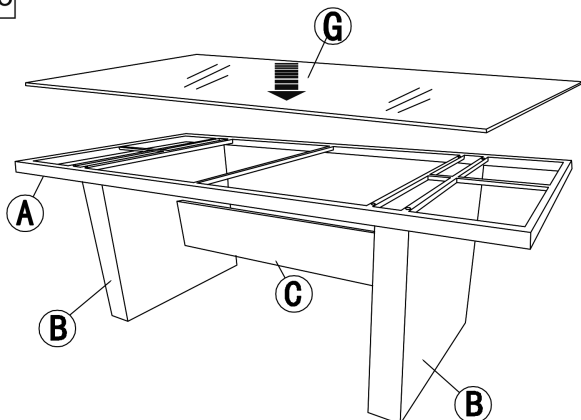

VENTURE DESIGN
HOME & INTERIOR

Art nr:	No:	Parts	Qty	Art nr:	No:	Parts	Qty
	A		1	1999-811	D	 M6x30mm	12
1999-5721	B		2		E		12
	C		1		F		1
1999-808	G		1				

Step1

Step2

Step3

Step4

Please kindly note that after assembled, Then tighten all the screws!