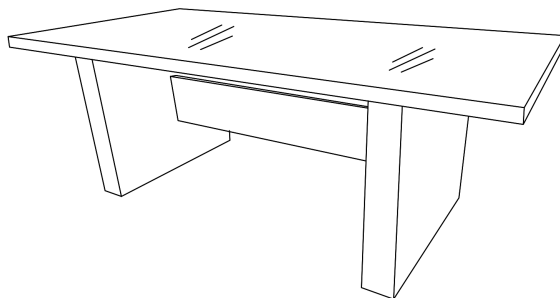

VENTURE DESIGN
HOME & INTERIOR

Art nr:	No:	Parts	Qty	Art nr:	No:	Parts	Qty
	A		1	1999-811	D	 M6x30mm	12
1999-5721	B		2		E		12
	C		1		F		1
1999-808	G		1				

Step1

Step2

Step3

Step4

Please kindly note that after assembled, Then tighten all the screws!